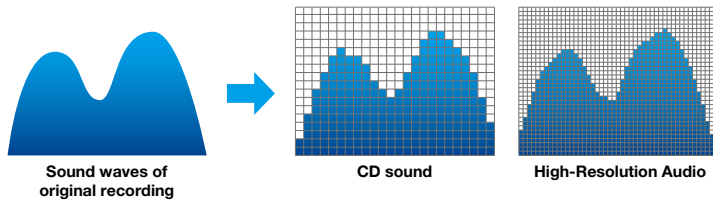

Sound Optimization

From advanced technologies that enable playback of premium High-Resolution Audio sources, to the vast array of sound adjustment functions to fine-tune and customize the acoustics exactly the way you want — count on JVC to deliver the music to your ears.

High-Resolution Audio Playback

[KW-V820BT]

You can enjoy playback of 96kHz/24bit audio which contains about 3 times the musical information of music CDs (44.1kHz/16bit), or even 192kHz/24bit High-Resolution Audio files with their approx. 6.5 times data volume. With high sound quality approaching the original master recording itself, you will experience the presence and ambience of a tune the way CD simply cannot.

*The product with this logo is conformed to High-Resolution Audio standard defined by Japan Audio Society. This logo is used under license from Japan Audio Society.

K2 Technology for Enhanced Digital Sound Quality

[KW-V820BT/V420BT/V320BT/V220BT]

K2 is a JVCKENWOOD's original technology that reproduces the original master sound by expanding the bit rate and frequency range. K2 is compatible with all sources including CD. For example, K2 will expand the digital data of the audio CD recorded at 44.1kHz/16 bit to 48 kHz/24 bit, and recreate the high-frequency range above 20kHz that is cut during the CD formatting.

Time Alignment

[KW-V820BT/V420BT/V320BT/V220BT]

By selecting the speaker type and the distance to the center of the listening position, the head unit will automatically adjust the timing of the sound output from each of the speakers so that the sound from each of the speakers will arrive exactly at the same time to the listening position.

Sound Lift

[KW-V820BT/V420BT/V320BT/V220BT]