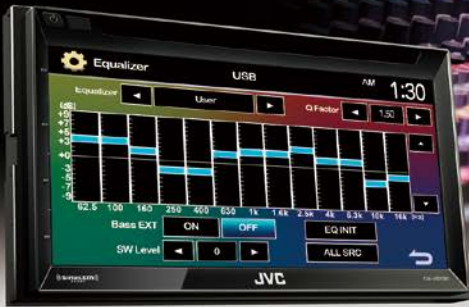

KD-AV31

DVD/CD/USB Receiver with 3-inch Monitor

Please visit the JVC Support Site for further information including firmware update. <http://www.jvc.net/cs/car/>

Sound Optimization

From advanced technologies that enable playback of premium High-Resolution Audio sources, to the vast array of sound adjustment functions to fine-tune and customize the acoustics exactly the way you want — count on JVC to deliver the music to your ears.