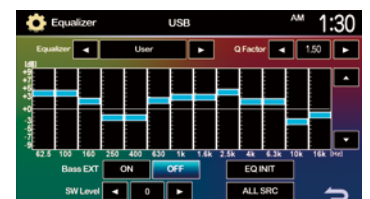

Space Enhancement

[KW-V820BT/V420BT/V320BT/V220BT]

Space Enhancement is a virtual surround technology using 2 speakers. Just select the vehicle size, and the head unit automatically adjusts the sound effectively.

Volume Link EQ

[KW-V820BT/V420BT/V320BT/V220BT]

Volume Link EQ boosts specific frequencies in the audio signal to compensate for the impact of road noise. It boosts frequencies in the music that are affected by road noise.

13-Band Equalizer

[KW-V820BT/V420BT/V320BT/V220BT]

Use the 13-Band Equalizer to manually adjust the sound to your taste.

Please visit the JVC Support Site for further information including firmware update.
<http://www.jvc.net/cs/car/>