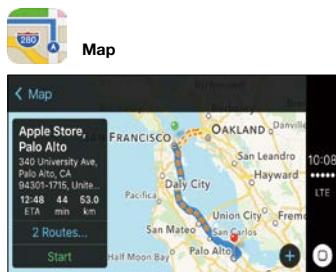

Apple CarPlay

[KW-V820BT]

CarPlay takes the things you want to do with your iPhone and puts them on the big screen. Things get even better with a JVC multimedia receiver — simply talk to Siri or touch the receiver's display and get directions from Apple Map, make phone calls, listen to voicemail, send and receive texts, and listen to music all in a way that allows you to stay focused on the road.

Note: Apple CarPlay is available with iPhone 6 Plus, iPhone 6, iPhone 6s, iPhone 6s Plus, iPhone 5s, iPhone 5c or iPhone 5 with iOS 7.1 or newer