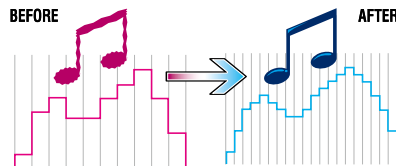

K2 Technology for Enhanced Digital Sound Quality

[KW-V820BT/V420BT/V320BT/V220BT]

K2 is a JVCKENWOOD's original technology that reproduces the original master sound by expanding the bit rate and frequency range. K2 is compatible with all sources including CD. For example, K2 will expand the digital data of the audio CD recorded at 44.1kHz/16 bit to 48 kHz/24 bit, and recreate the high-frequency range above 20kHz that is cut during the CD formatting.

Time Alignment

[KW-V820BT/V420BT/V320BT/V220BT]

By selecting the speaker type and the distance to the center of the listening position, the head unit will automatically adjust the timing of the sound output from each of the speakers so that the sound from each of the speakers will arrive exactly at the same time to the listening position.