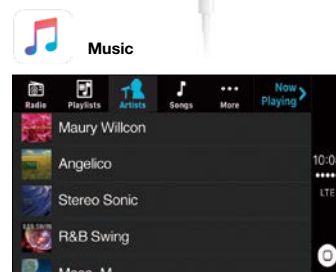

Apple CarPlay

[KW-V820BT]

CarPlay takes the things you want to do with your iPhone and puts them on the big screen. Things get even better with a JVC multimedia receiver — simply talk to Siri or touch the receiver's display and get directions from Apple Map, make phone calls, listen to voicemail, send and receive texts, and listen to music all in a way that allows you to stay focused on the road.

Note: Apple CarPlay is available with iPhone 6 Plus, iPhone 6, iPhone 6s, iPhone 6s Plus, iPhone 5s, iPhone 5c or iPhone 5 with iOS 7.1 or newer