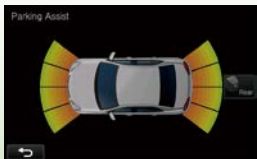

Parking Assist