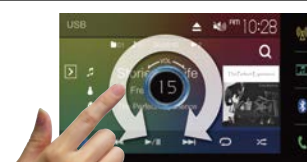

SiriusXM Ready

All Multimedia Receivers are ready for SiriusXM Radio. You can listen to over 100 Channels of music, sports, and entertainment.

Monitor Touch Control

Just touch and move your finger over the screen for various operations corresponding to your finger movements. Intuitive control provides safer operation for in-car entertainment.

Music Control: Folder Up/Down, Skip Back/Forward

Volume Adjust: Circular

High Current 1.5A Charging

Rapidly charge your Android smartphone using the USB port, with up to a maximum of 1.5A.

Multilingual Display (17 Languages)