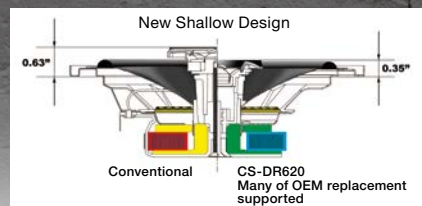

Wide Opening Grill

Grill's opening ratio is 30% wider than the conventional model, enabling increased durability and clear sound.

Hybrid Surround

Rubber Coated Cloth with increased mobility enables high efficiency and improved follow-up to audio signals.