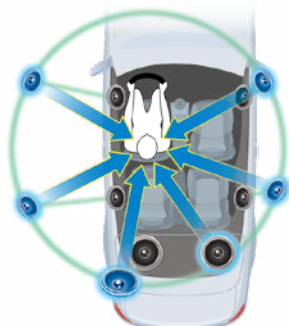

Time Alignment

[KW-V820BT/V420BT/V320BT/V220BT]

By selecting the speaker type and the distance to the center of the listening position, the head unit will automatically adjust the timing of the sound output from each of the speakers so that the sound from each of the speakers will arrive exactly at the same time to the listening position.