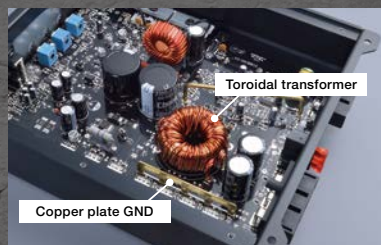

Small-Design Tweeter Cover

Newly developed small cover significantly reduces areas that interfere with the woofer cone. High-quality sound is assured.

DR Series Amplifiers

• **Toroidal Transformer**
Stable power supply is assured thanks to a large-size toroidal transformer. Its high winding density and low flux leakage improves conversion efficiency of the power. The result is natural and powerful music playback throughout the volume range.